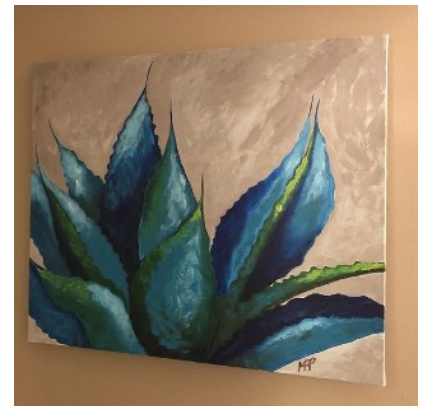

All work created by Kelly Pile

©2018-2022 Kelly Pile

Calla Lily. 2021
Acrylic. 24x36
\$500

Moon Goddess. 2021
acrylic 16x20
\$300

John Lennon. 2020
acrylic. 16x20
\$300

"Hair"
acrylic. 24"x 20"
\$350

Neighborhood Flowers
2021
acrylic. 18x24
\$350

Flower Gaze 2021
acrylic. 24x30
\$450

Sun & Moon 2018
acrylic Diptych
Each 18x24
\$600

Untitled 2021
acrylic 16x20
\$350

Agave. 2020
acrylic 20x24
\$350